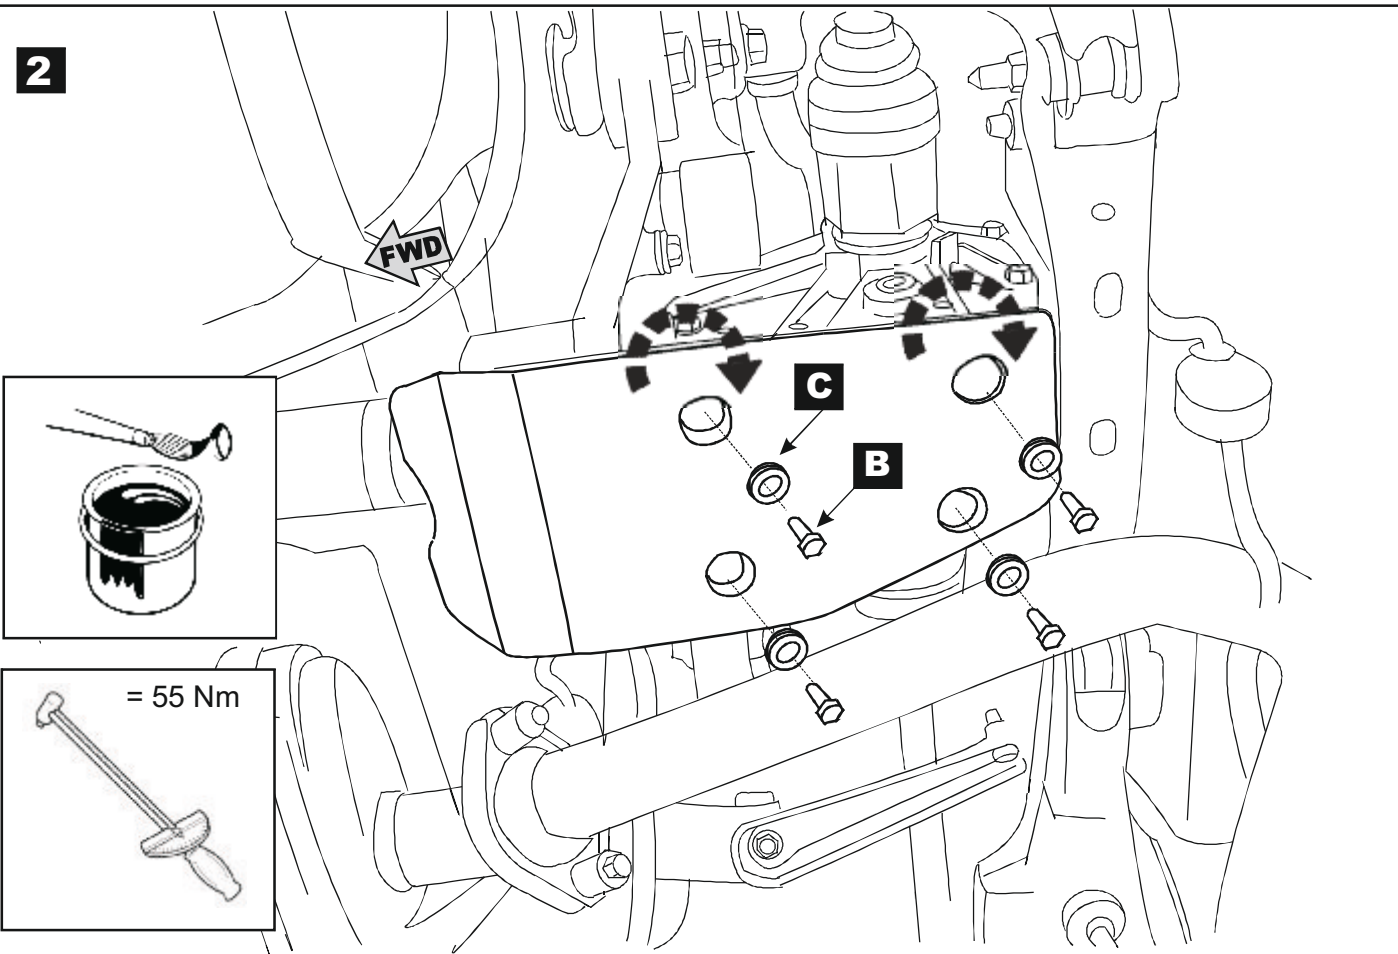

1

2

Part number:
PZ4AL-08920-00

Issue:
0

Date:
19/12/06

Manual reference number:
AIM 000-873-0

Page:
3/3