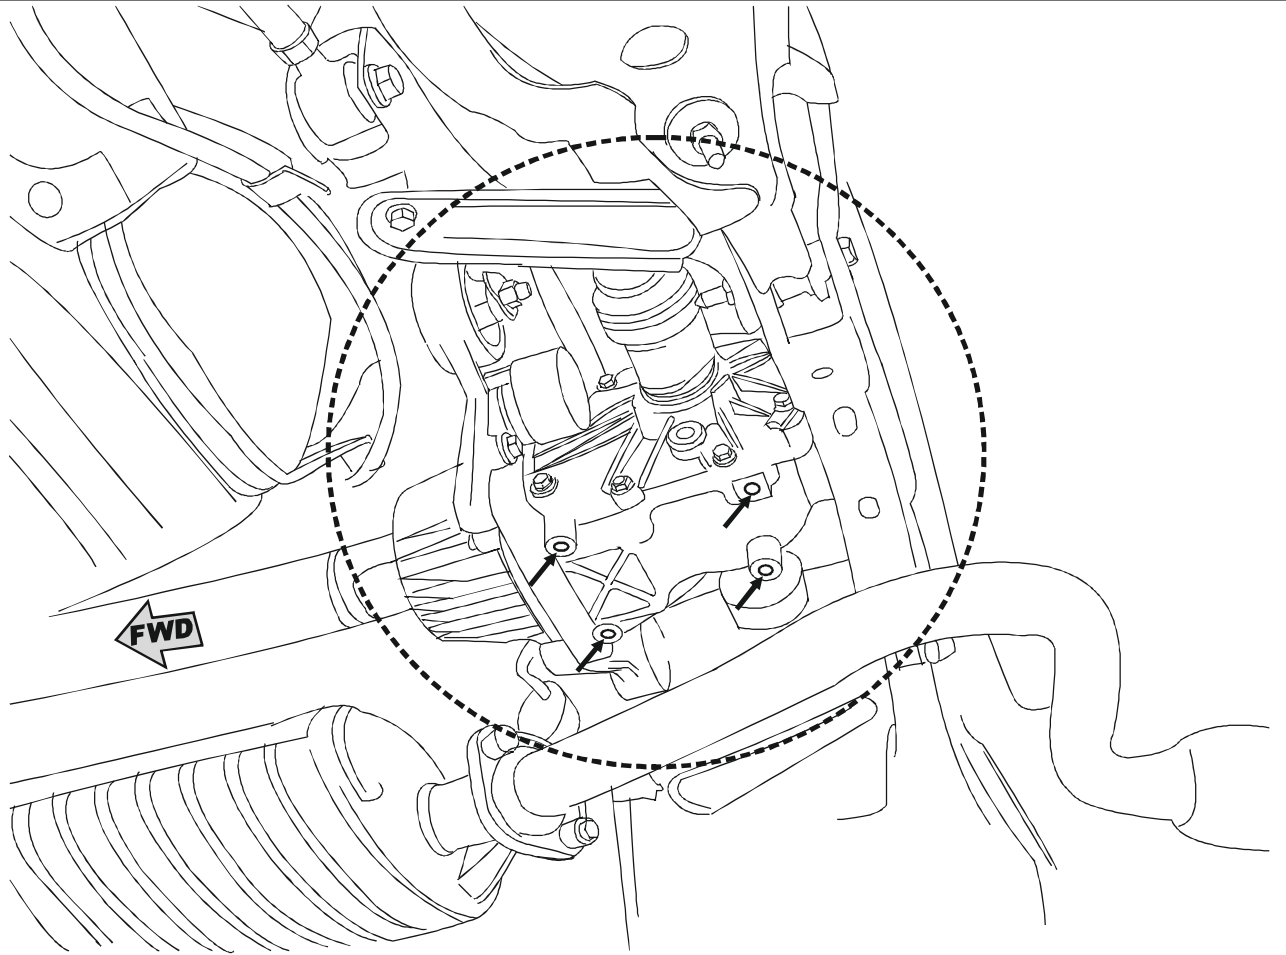

1

2

Part number:
PZ4AL-08920-00

Issue:
0

Date:
19/12/06

Manual reference number:
AIM 000-873-0

Page:
3/3